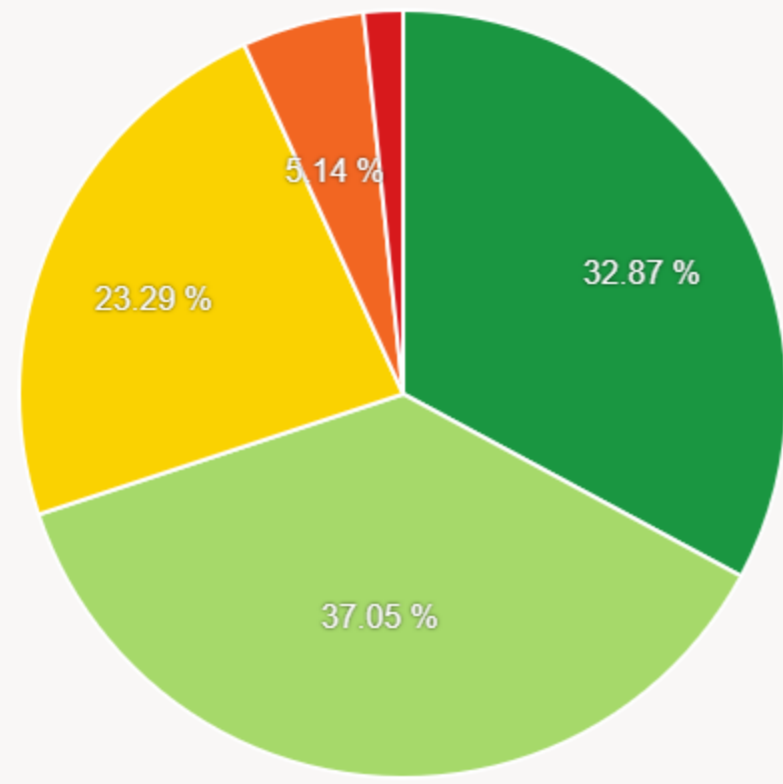

# Road Report Analysis

South Fayette, PA 2021

Road Network Score

2.06

Network Ratings Breakdown

Rating 1 Rating 2 Rating 3 Rating 4 Rating 5

Road Classification Statistics

Classification	Length (mi)	Score
Unclassified	11.586	2.35
Primary	0.459	1.74
Primary Link	0.007	1.00
Tertiary	7.838	1.63
Service	4.075	2.02

5 rows |< < 1-5 of 6 > >|